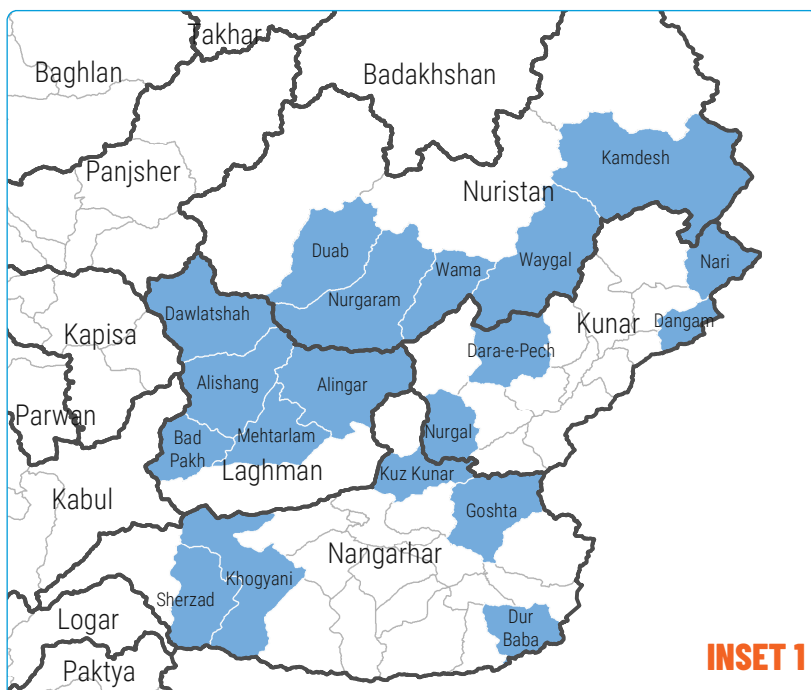

Province	District	Mobile Health Team
Hilmand	Lashkargah	Lashkargah Team A
	Lashkargah	Lashkargah Team B
	Nad-e-Ali	Nad-e-Ali Mobile Health Team
	Nawa-e-Barakzaiy	Nawa Mobile Health Team
Hirat	Kohsan	Islam Qala Zero Point Mobile Health Team
	Dangam	Dangam MHT
Kunar	Dara-e-Pech	Dare Peach MHT
	Nari	Nari MHT
	Nurgal	Nurgal and Chawkay MHT
	Dangam	Dangam MHT
Laghman	Alingar	Alingar MHT
	Alishang	Alishang MHT
	Bad Pakh	Bad Pakh MHT
	Dawlatshah	Dawlatshah MHT
Nangarhar	Dur Baba	Dur Baba MHT
	Goshta	Goshta MHT
	Khogyani	Khogyani MHT
	Kuz Kunar	Kuz kunar MHT
	Khogyani	Chamtal MHT
Nuristan	Sherzad	Sherzad MHT
	Duab	Dowab MHT
	Kamdesh	Kamdish MHT
	Nurgaram	Nurgaram MHT
	Wama	Wama MHT
	Waygal	Want Waygal MHT

INSET 1